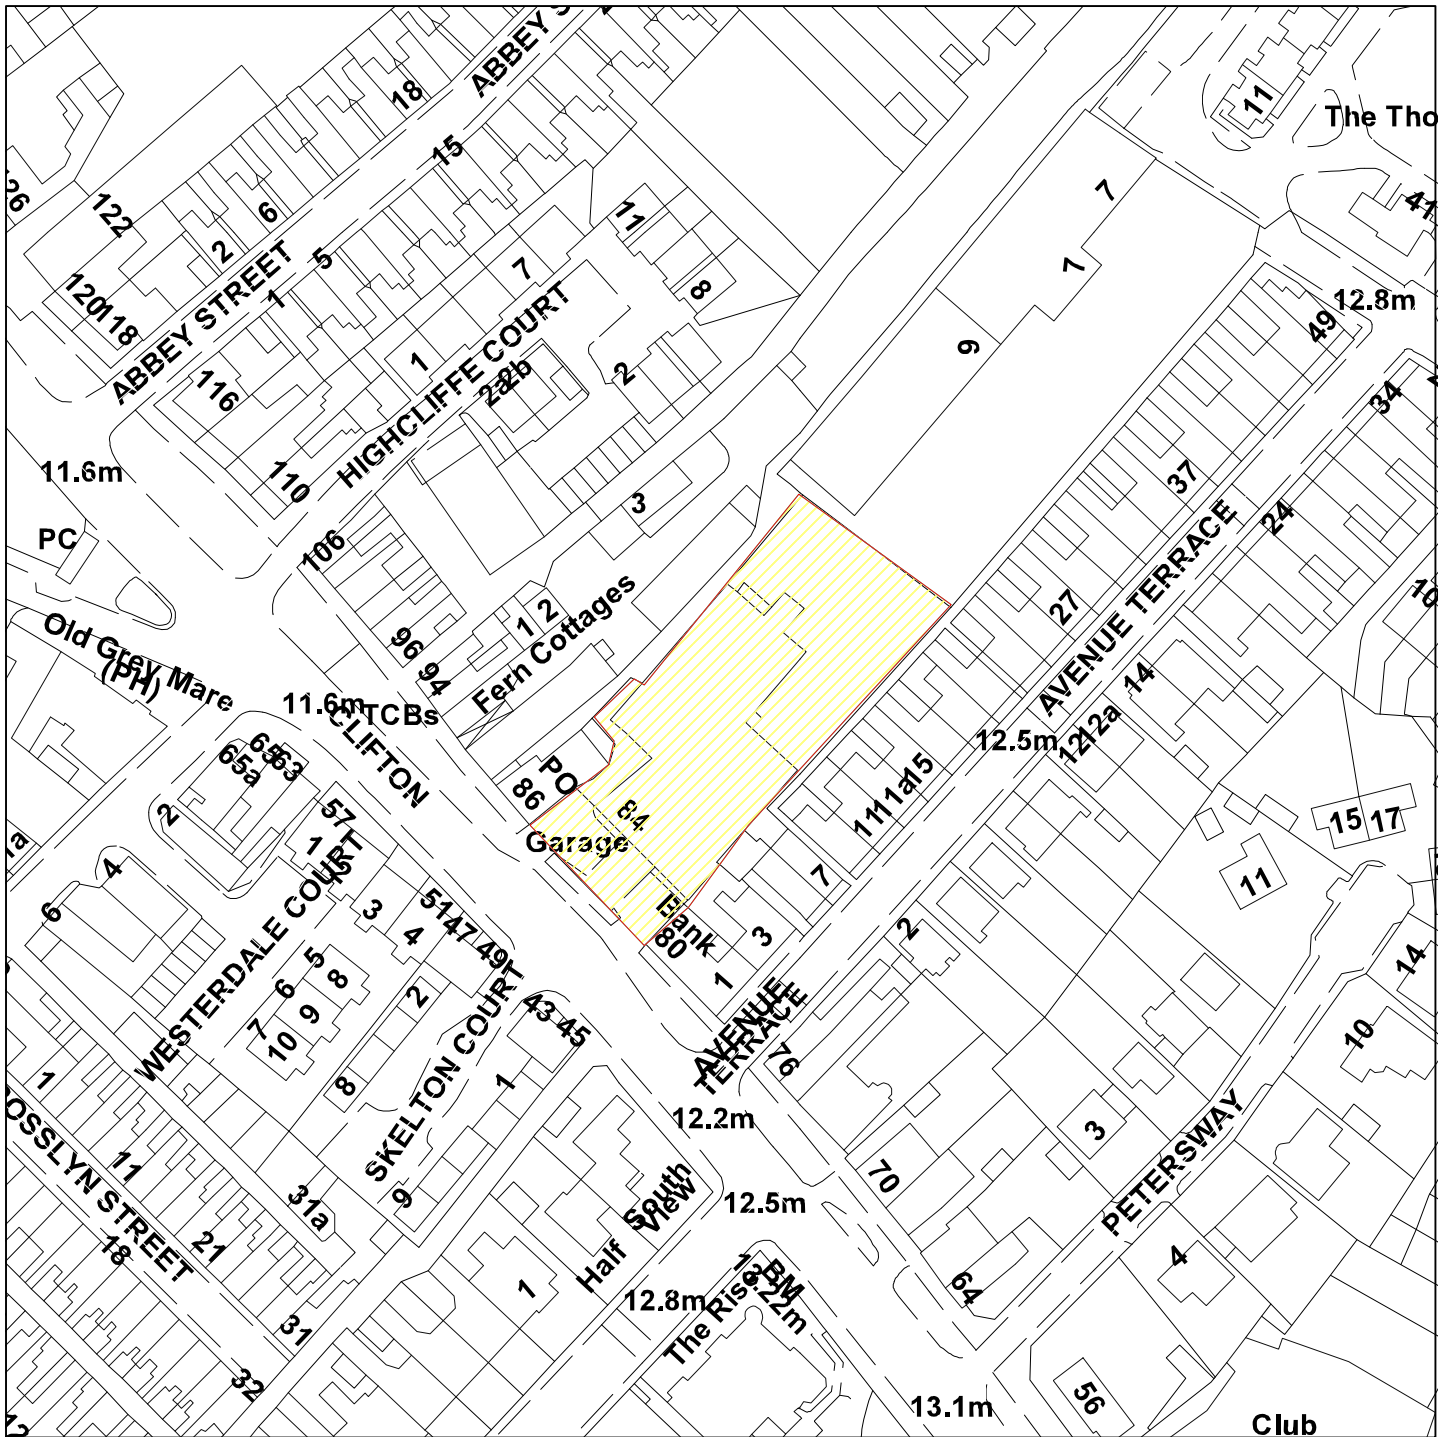

Clifton Garage, 82 - 84 Clifton, York

08/00818/CAC

GIS by ESRI (UK)

Scale : 1:1250

Reproduced from the Ordnance Survey map with the permission of the Controller of Her Majesty's Stationery Office © Crown Copyright 2000.

Unauthorised reproduction infringes Crown Copyright and may lead to prosecution or civil proceedings.

Produced using ESRI (UK)'s MapExplorer 2.0 - <http://www.esriuk.com>

Organisation	City of York Council
Department	City Strategy
Comments	Application site
Date	13 June 2008
SLA Number	Not set